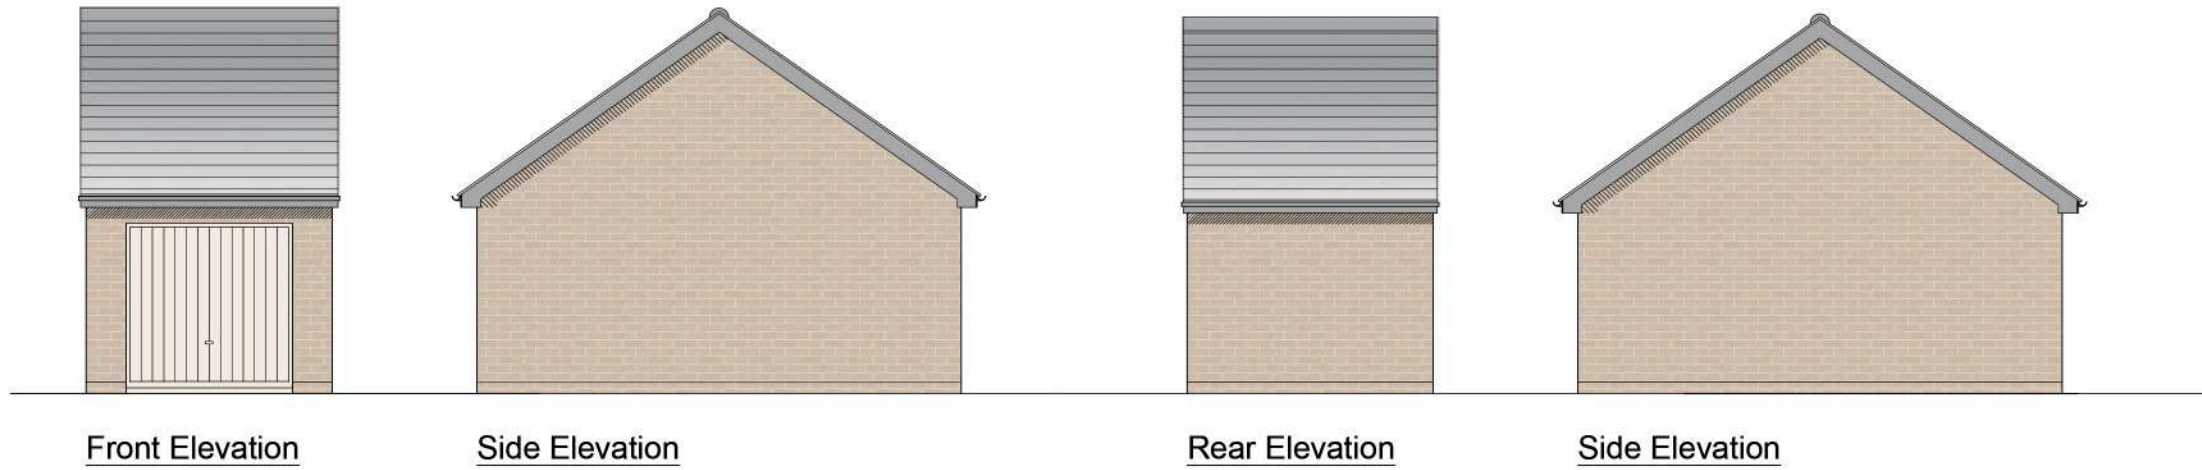

P/2017/01110
Received
29/08/2017

Plots: 42, 55

**Lioncourt
Homes Ltd**
Lioncourt House, 3 Apex Park, Wainwright
Road,
Wamdon, Worcester, WR4 9FN
www.lioncourthomes.com
Tel: 01905 755167 Email:
enquiries@lioncourthomes.com

**TATENHILL LANE
BRANSTON**

DRAWING TITLE SINGLE_GARAGE
DWG NO. REV.
BRTL_01_97
SCALE DATE DRAWN CHECKED
1:100@A3 MAR'17 JP NG

REVISIONS					
REV	DESCRIPTION	DATE/NAME	REV	DESCRIPTION	DATE/NAME